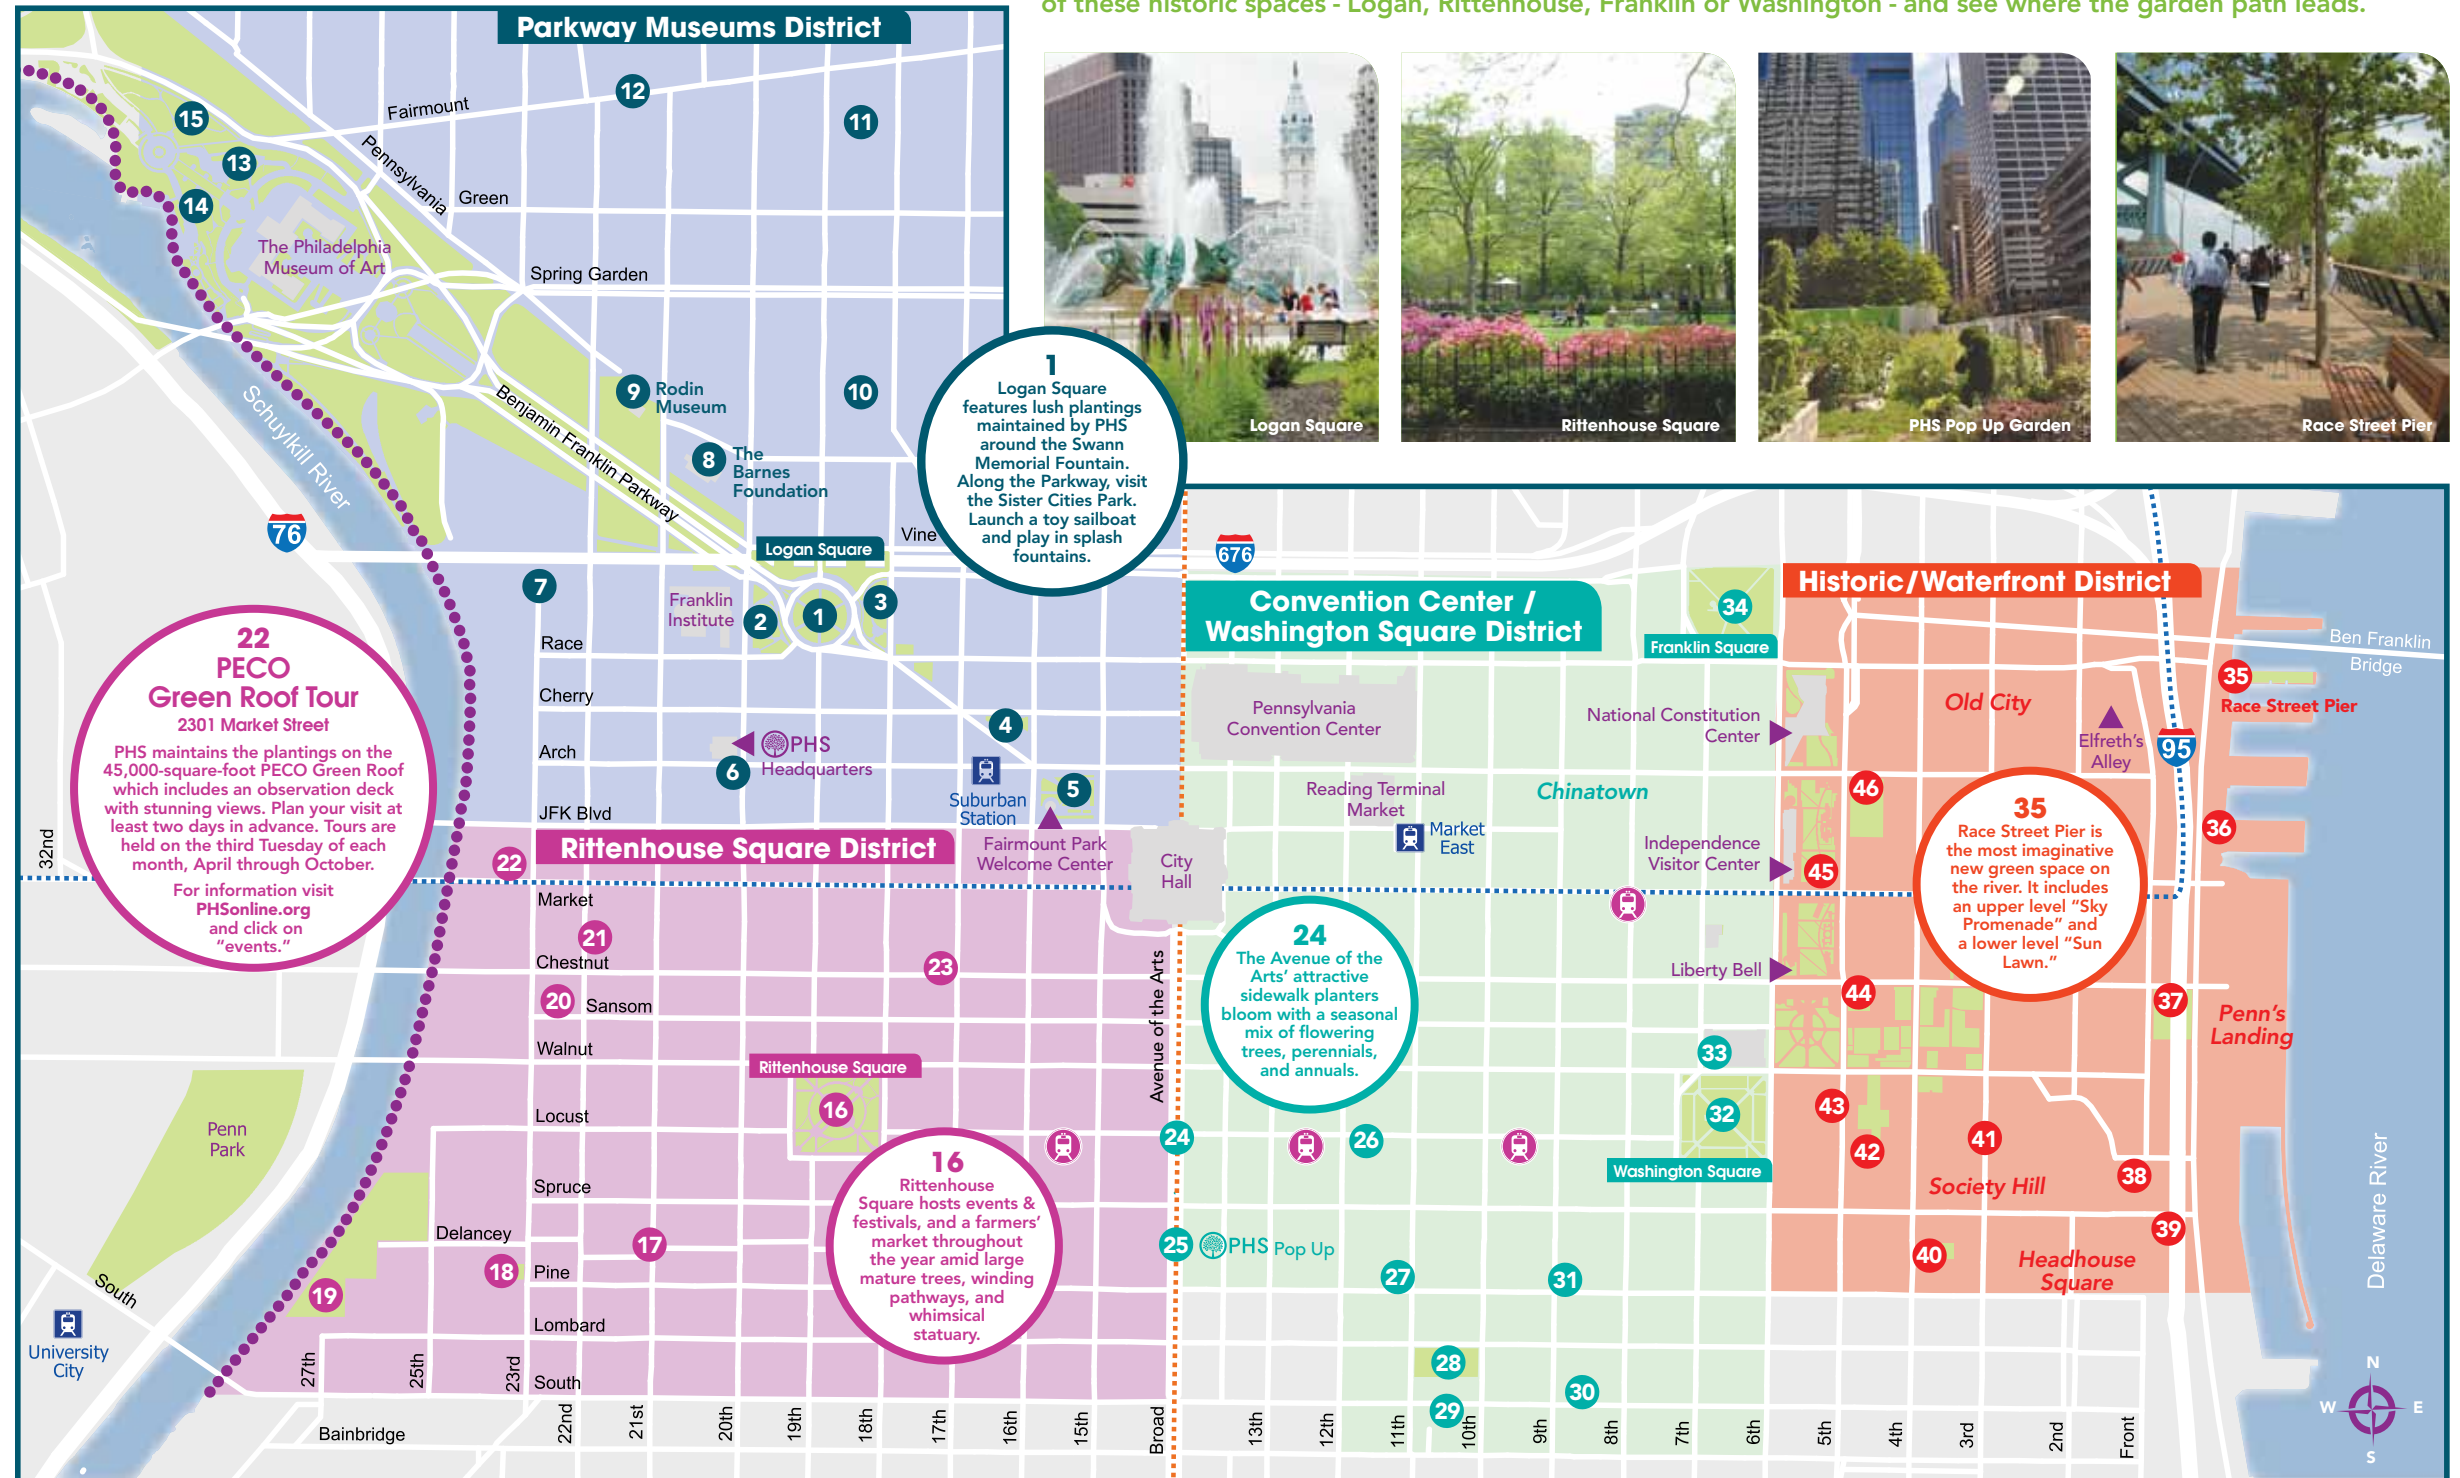

Rittenhouse Square District

1. 16 Rittenhouse Square
2. 17 Delancey Place Neighborhood
3. 18 Fitter Square
4. 19 Schuylkill River Park
5. 20 Alfred M. Greenfield School Rainwater Garden
6. 21 Benjamin Rush Medicinal Plant Garden College of Physicians
7. 22 PECO Green Roof Tour
8. 23 John F. Collins Park

Convention Center / Washington Square District

1. 24 Avenue of the Arts Planters
2. 25 PHS Pop Up Garden May 16 - October
3. 26 Sartain Garden
4. 27 Louis I. Kahn Park and Markward Playground
5. 28 Seger Park and Playground
6. 29 Philadelphia's Magic Gardens
7. 30 South Street Garden
8. 31 The Physic Garden at Pennsylvania Hospital
9. 32 Washington Square and Tomb of the Unknown Soldier
10. 33 The Curtis Center and The Dream Garden
11. 34 Franklin Square

Historic/Waterfront District

1. 35 Race Street Pier
2. 36 Delaware River Trail
3. 37 The Irish Memorial
4. 38 Foglietta Plaza (Korean War Memorial)
5. 39 Philadelphia Vietnam Veterans Memorial
6. 40 Physick House and Delancey Park
7. 41 Powel House
8. 42 Magnolia Garden and Rose Gardens
9. 43 I.M. Pei Sculpture Garden
10. 44 Signers Garden
11. 45 Independence National Historical Park
12. 46 Christ Church Burial Ground

- Points of Interest
- Schuylkill River Trail
- SEPTA Stations
- Patco Stations
- SEPTA Broad Street Line
- SEPTA Market-Frankford Line

22 PECO Green Roof Tour
2301 Market Street
PHS maintains the plantings on the 45,000-square-foot PECO Green Roof which includes an observation deck with stunning views. Plan your visit at least two days in advance. Tours are held on the third Tuesday of each month, April through October.
For information visit PHSonline.org and click on "events."

1 Logan Square
Logan Square features lush plantings maintained by PHS around the Swann Memorial Fountain. Along the Parkway, visit the Sister Cities Park. Launch a toy sailboat and play in splash fountains.

24 The Avenue of the Arts
The Avenue of the Arts' attractive sidewalk planters bloom with a seasonal mix of flowering trees, perennials, and annuals.

16 Rittenhouse Square
Rittenhouse Square hosts events & festivals, and a farmers' market throughout the year amid large mature trees, winding pathways, and whimsical statuary.

35 Race Street Pier
Race Street Pier is the most imaginative new green space on the river. It includes an upper level "Sky Promenade" and a lower level "Sun Lawn."

The Pennsylvania Horticultural Society motivates people to improve the quality of life and create a sense of community through horticulture. PHS offers workshops, trips and learning programs for all gardening enthusiasts and special benefits to members that include free admission to gardens across the country and tickets to its world-famous Flower Show. If you love gardening or enjoy the outdoors, PHS is a wonderful organization to get to know. Join us at PHSonline.org.

100 N. 20th Street – 5th Floor, Philadelphia, PA 19103-1495 • p: 215.988.8800