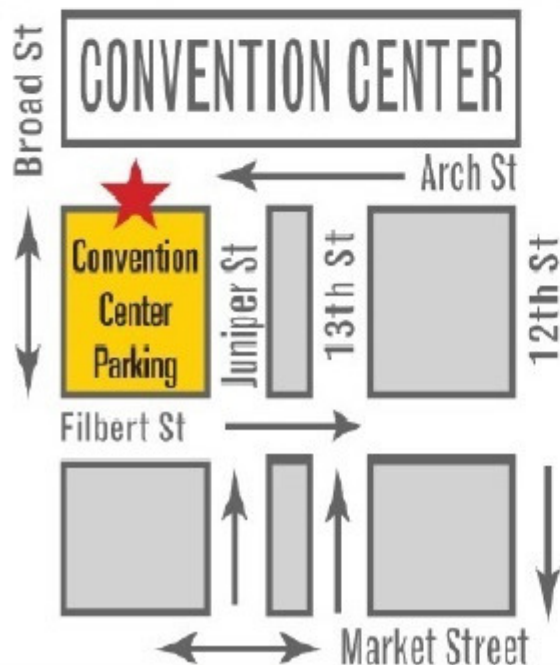

2017

SCAN AT THE PAYSTATION FOR DISCOUNT

DISCOUNT PARKING

25% OFF

DISCOUNT DOES NOT APPLY TO THE EARLY BIRD SPECIAL OR THE 1 HR RATE.

CONVENTION CENTER
PARKING FACILITY*
1324 Arch Street
267-239-0676
www.conventioncenterparking.com

OPEN 24 HRS. | SELF PARK

ACTUAL PICTURE OF PARKING GARAGE