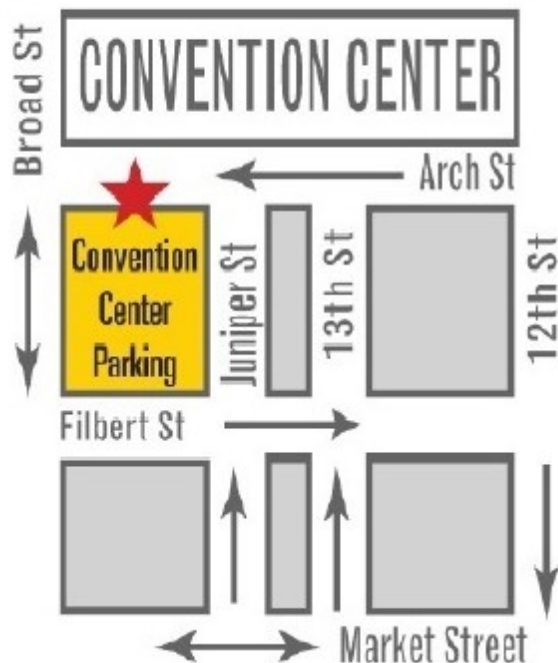

CONVENTION CENTER
PARKING FACILITY*

IAEE Expo! Annual Meeting & Exhibition 2021

Expo! Expo!

PHILADELPHIA, PA
7-9 DECEMBER | 2021

\$5 OFF

DISCOUNT DOES NOT APPLY
TO THE EARLY BIRD SPECIAL
or THE 1hr SPECIAL

1324 Arch Street 267.239.0676

OPEN 24HRS

EARLY BIRD SPECIAL \$15.00 IN BY 9AM OUT BY 6PM MONDAY TO FRIDAY

ACTUAL PICTURE OF PARKING GARAGE